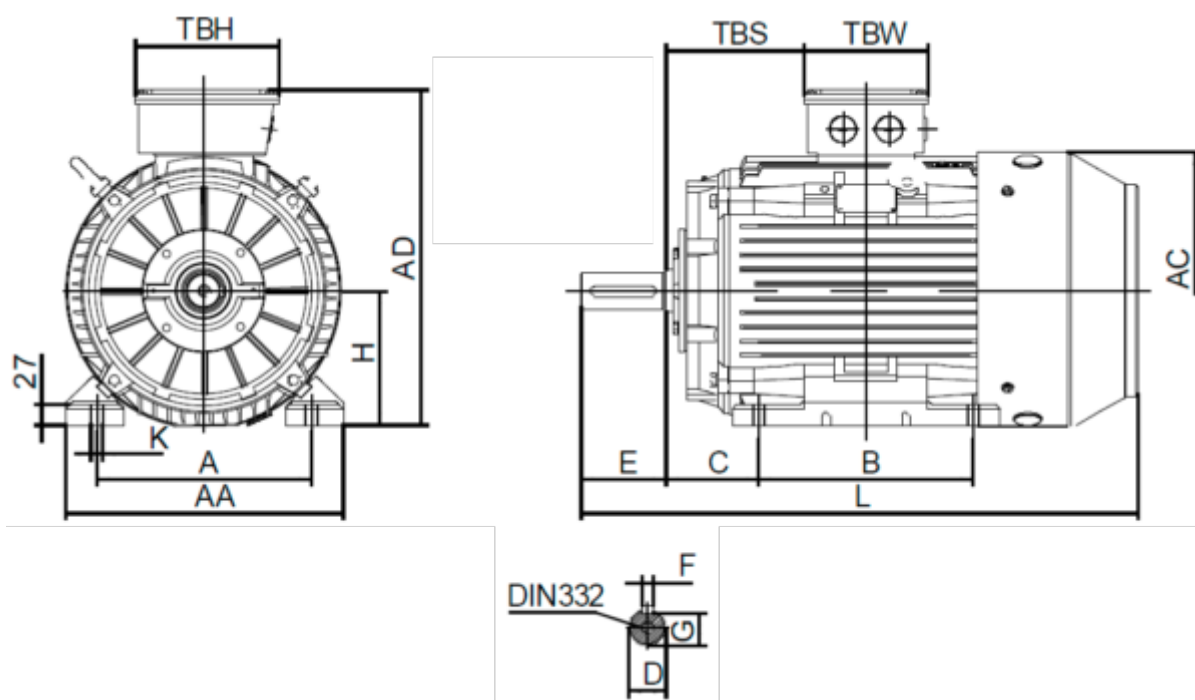

Data Sheet

Article number: 250211000422

Description: Kleedrive T2C 315S-4 110kW 1400 rpm
3x400/690V 50HZ IP55 B3 Eff=94.5% Klemkasse højre side DE

Measures

A = 508	F = 22	TBW = 290
AA = 628	G = 71	
AC = Ø680	H = 315	
AD = 825	HD = 510	
B = 406	K = Ø28	
C = 216	L = 1235	
D = Ø80	TBH = 350	
E = 170	TBS = 200	